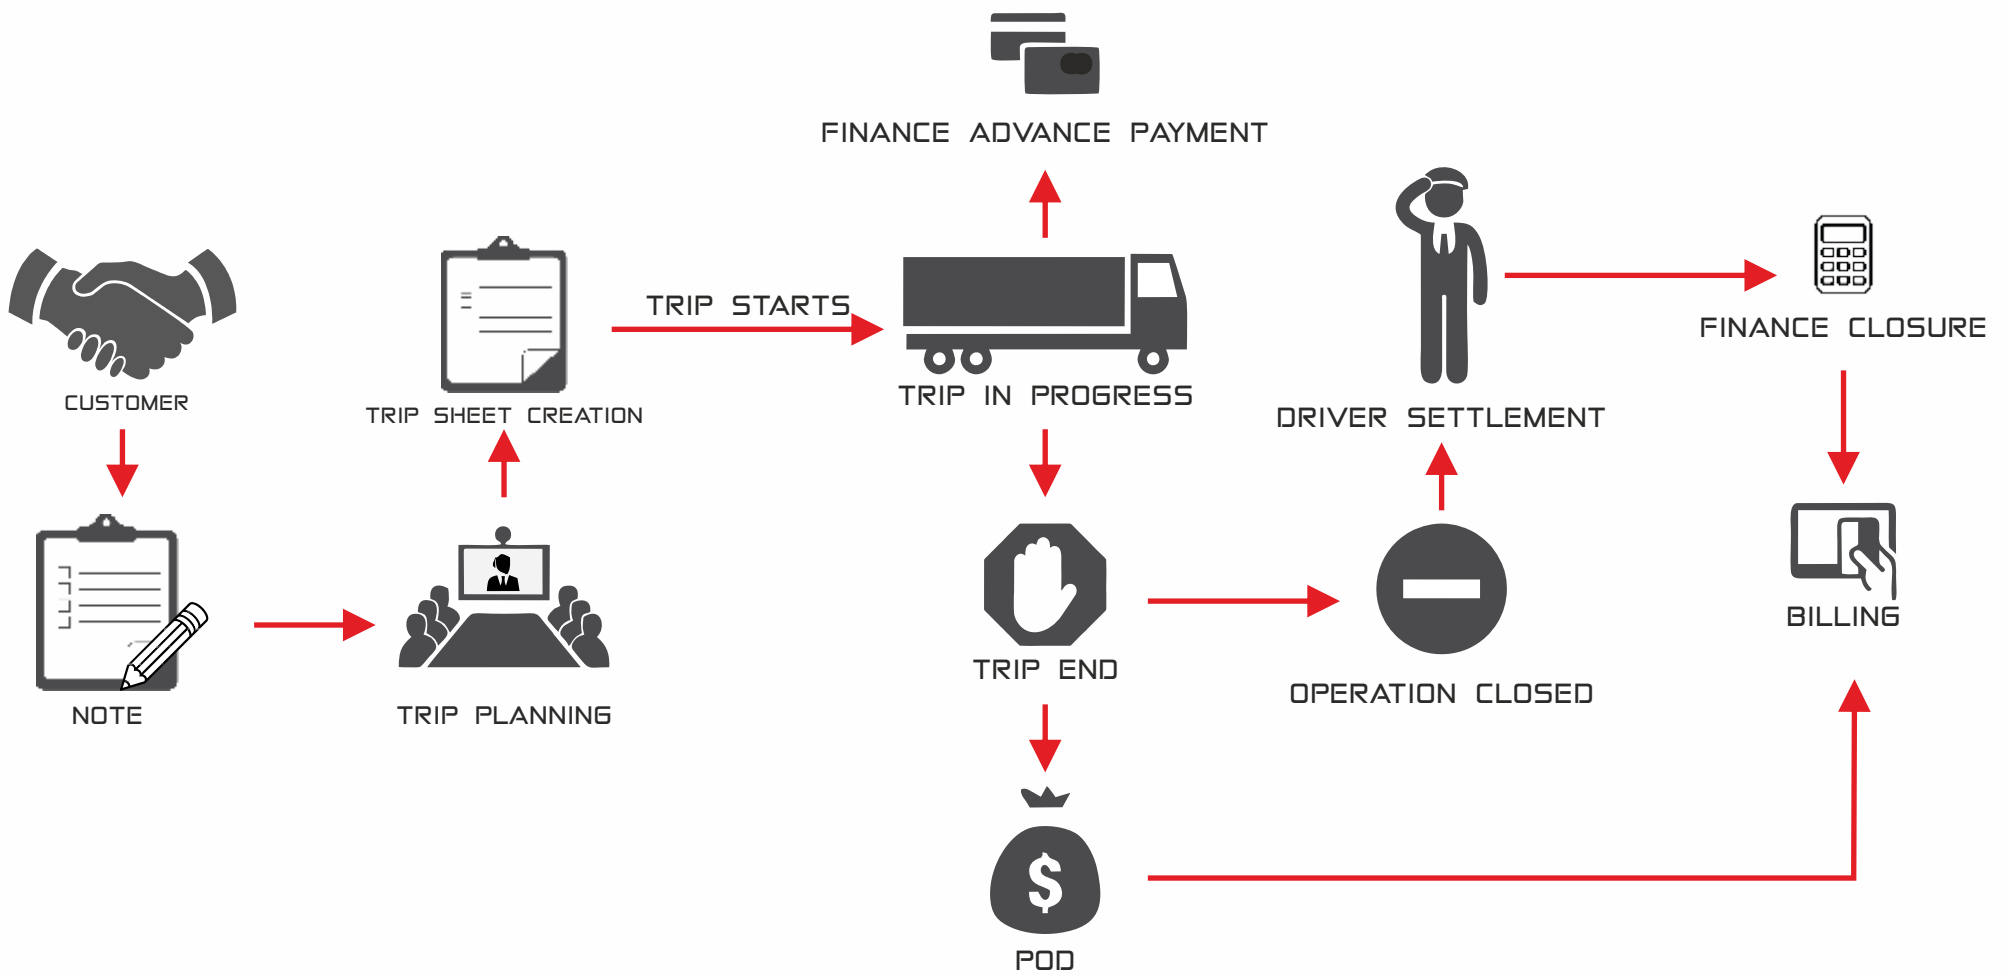

Managing your world of Transportation

Throttle is our flagship Transport Management Solution for Ambient and Temperature Controlled Transportation

Transportation Life Cycle

Testimonials & Clients

Parveen Travels Since we started using
One stop shop for all your travel needs...

Integrated Transport Management Solutions (ITMS) we've expanded our business by providing more and better services to our customers:

RATHIMEENA SANGAIYAA Roadways

Chettinad
Group of Companies

Brattle foods
QUALITY GUARANTEED

MOTORZONE
smart service for all...

Parveen EXPRESS

Benefits

- Increased Topline
- Informed Decision Making
- End-to-End Logistics Solution
- Greater Transparency & Visibility
- Improved Market Intelligence
- Asset Optimization
- Asset Management
- Reduced Lead Time
- Effective Partner Management
- Cloud Software Service

NEWAGE
SOFTWARE & SOLUTIONS

SIMPLIFYING LOGISTICS
THROUGH TECHNOLOGY

Throttle

Throttle is our flagship Transport Management Solution for Ambient and Temperature Controlled Transportation

Throttle is Integrated with Third Party Software & Hardware